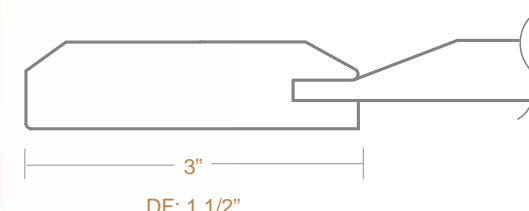

RAISED PANEL

IP: Ogee
PP: Slope
OP: Cove

IP: Ogee
PP: Slope
OP: Tuscany

IP: Straight Cut with Step
PP: Straight Cut with Step
OP: Straight Cut with Step

IP: Straight Cut
PP: Straight Cut
OP: Straight Cut