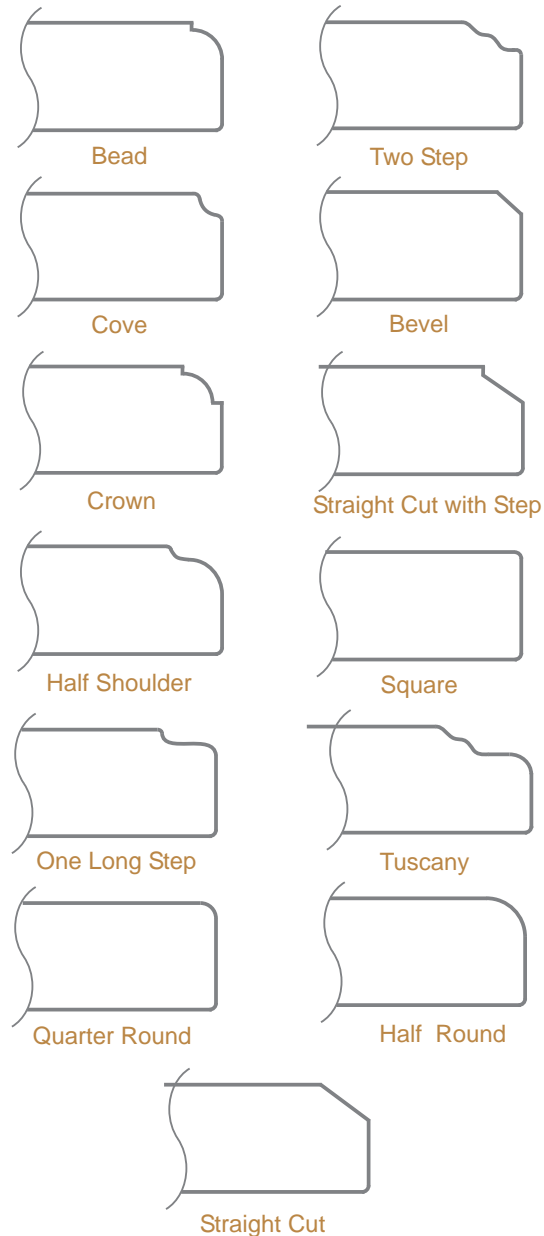

**MODEL NO. D-2007**

**RAIL PROFILE:** Mit 301D  
**PANEL PROFILE:** Flat (Veneer)

**MODEL NO. D-2008**

**RAIL PROFILE:** Mit 206 D  
**PANEL PROFILE:** Flat (Veneer)

**MODEL NO. D-2009**

**RAIL PROFILE:** Mit 305 D  
**PANEL PROFILE:** Flat (Veneer)

**MODEL NO. D-2010**

**RAIL PROFILE:** Mit 303 D  
**PANEL PROFILE:** Flat (Veneer)

**MODEL NO. D-2011**

**RAIL PROFILE:** Mit 305 D  
**PANEL PROFILE:** Crown

**MODEL NO. D-2012**

**RAIL PROFILE:** Mit 202 D  
**PANEL PROFILE:** Flat (Veneer)

*Excellence in Quality  
and Craftsmanship!*

**MORDEN**  
DOORS LTD.

DOOR FRONT

MODEL NO. DR-1901

MODEL NO. DR-1902

MODEL NO. DR-1903

MODEL NO. DR-1904

Wide range of variety and  
designs available to choose from...

PROFILE

INSIDE PROFILE

OUTSIDE PROFILE

PANEL PROFILE

IP - Inside Profile  
 OP - Outside Profile  
 PP - Panel Profile  
 DF - Drawer Front

Note: All drawings are not to scale

PROFILE

MITRE RAIL PROFILE