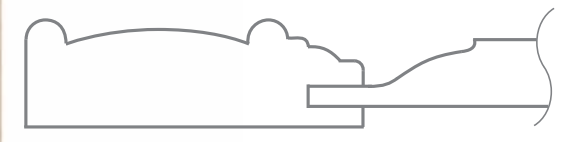

3"  
DF: 1 3/4"

MODEL NO. 1307

SHAKER &  
MITRE RAISED PANEL

*Excellence in Quality  
and Craftsmanship!*

IP: Shaker  
PP: W - Groove  
OP: Square

3"  
DF: 1 3/4"

MODEL NO. 1308

RAIL PROFILE: Mit 301  
PANEL PROFILE: Crown