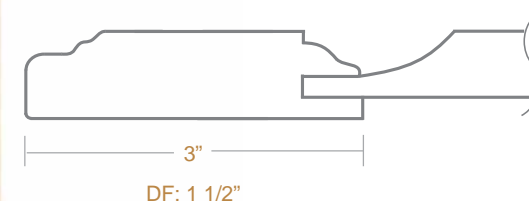

2 1/4"  
DF: 1 1/2"

MODEL NO. 1105

**IP:** Ogee  
**PP:** Crown  
**OP:** Half Shoulder

2 1/4"  
DF: 1 1/2"

MODEL NO. 1106

**IP:** Ogee  
**PP:** Classic  
**OP:** Half Shoulder

2 1/4"  
DF: 1 1/2"

MODEL NO. 1107

**IP:** Ogee  
**PP:** Crown  
**OP:** Crown

2 1/4"  
DF: 1 1/2"

MODEL NO. 1108

RAISED PANEL

**IP:** Ogee  
**PP:** Slope  
**OP:** Cove

MODEL NO. 1109

**IP:** Ogee  
**PP:** Slope  
**OP:** Tuscany

MODEL NO. 1110

**IP:** Straight Cut with Step  
**PP:** Straight Cut with Step  
**OP:** Straight Cut with Step

MODEL NO. 1111

**IP:** Straight Cut  
**PP:** Straight Cut  
**OP:** Straight Cut

MODEL NO. 1112

FLAT PANEL