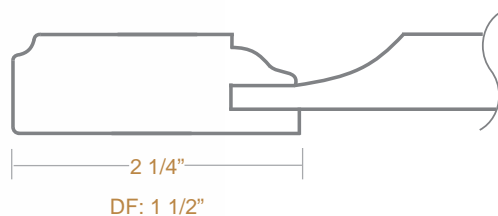

2 1/4"  
DF: 1 1/2"

MODEL NO. 1105

**IP:** Ogee  
**PP:** Crown  
**OP:** Half Shoulder

2 1/4"  
DF: 1 1/2"

MODEL NO. 1106

**IP:** Ogee  
**PP:** Classic  
**OP:** Half Shoulder

2 1/4"  
DF: 1 1/2"

MODEL NO. 1107

**IP:** Ogee  
**PP:** Crown  
**OP:** Crown

2 1/4"  
DF: 1 1/2"

MODEL NO. 1108

RAISED PANEL

**IP:** Ogee  
**PP:** Slope  
**OP:** Cove

MODEL NO. 1109

**IP:** Ogee  
**PP:** Slope  
**OP:** Tuscany

MODEL NO. 1110

**IP:** Straight Cut with Step  
**PP:** Straight Cut with Step  
**OP:** Straight Cut with Step

MODEL NO. 1111

**IP:** Straight Cut  
**PP:** Straight Cut  
**OP:** Straight Cut

MODEL NO. 1112

FLAT PANEL