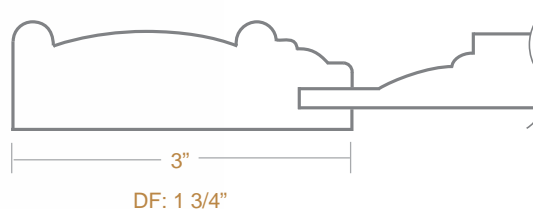

MITRE RAISED PANEL

RAIL PROFILE: Mit 307
PANEL PROFILE: Straight Cut with Step

RAIL PROFILE: Mit 319
PANEL PROFILE: L-Shape with 3/8 thickness

RAIL PROFILE: Mit 301
PANEL PROFILE: Classic with Step

RAIL PROFILE: Mit 313
PANEL PROFILE: Classic