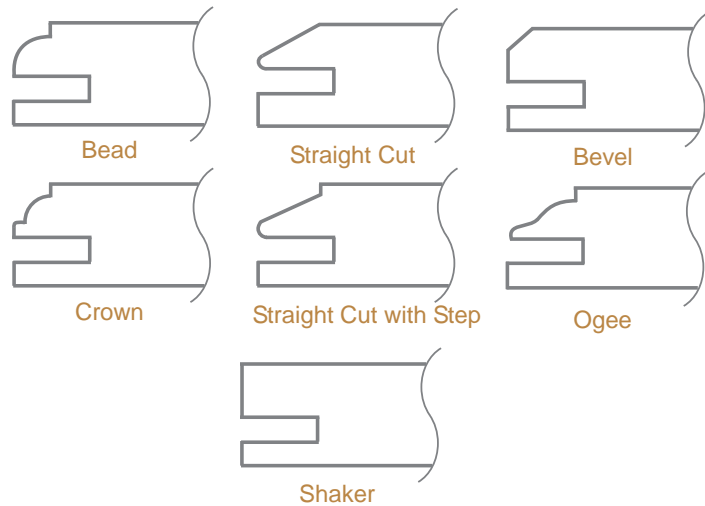

**MODEL NO. D-2007**

**RAIL PROFILE:** Mit 301D  
**PANEL PROFILE:** Flat (Veneer)

**MODEL NO. D-2008**

**RAIL PROFILE:** Mit 206 D  
**PANEL PROFILE:** Flat (Veneer)

**MODEL NO. D-2009**

**RAIL PROFILE:** Mit 305 D  
**PANEL PROFILE:** Flat (Veneer)

**MODEL NO. D-2010**

**RAIL PROFILE:** Mit 303 D  
**PANEL PROFILE:** Flat (Veneer)

**MODEL NO. D-2011**

**RAIL PROFILE:** Mit 305 D  
**PANEL PROFILE:** Crown

**MODEL NO. D-2012**

**RAIL PROFILE:** Mit 202 D  
**PANEL PROFILE:** Flat (Veneer)

*Excellence in Quality  
and Craftsmanship!*

**MORDEN**  
DOORS LTD.

DOOR FRONT

MODEL NO. DR-1901

MODEL NO. DR-1902

MODEL NO. DR-1903

MODEL NO. DR-1904

Wide range of variety and  
designs available to choose from...

PROFILE

INSIDE PROFILE

OUTSIDE PROFILE

PANEL PROFILE

IP - Inside Profile  
 OP - Outside Profile  
 PP - Panel Profile  
 DF - Drawer Front

Note: All drawings are not to scale

PROFILE

MITRE RAIL PROFILE