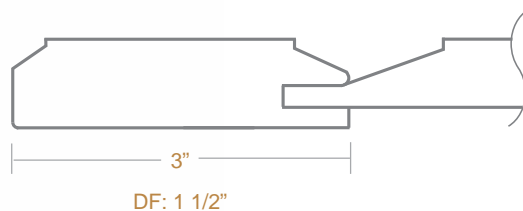

2 1/4"  
DF: 1 1/2"

MODEL NO. 1105

**IP:** Ogee  
**PP:** Crown  
**OP:** Half Shoulder

2 1/4"  
DF: 1 1/2"

MODEL NO. 1106

**IP:** Ogee  
**PP:** Classic  
**OP:** Half Shoulder

2 1/4"  
DF: 1 1/2"

MODEL NO. 1107

**IP:** Ogee  
**PP:** Crown  
**OP:** Crown

2 1/4"  
DF: 1 1/2"

MODEL NO. 1108

RAISED PANEL

**IP:** Ogee  
**PP:** Slope  
**OP:** Cove

MODEL NO. 1109

**IP:** Ogee  
**PP:** Slope  
**OP:** Tuscany

MODEL NO. 1110

**IP:** Straight Cut with Step  
**PP:** Straight Cut with Step  
**OP:** Straight Cut with Step

MODEL NO. 1111

**IP:** Straight Cut  
**PP:** Straight Cut  
**OP:** Straight Cut

MODEL NO. 1112

FLAT PANEL