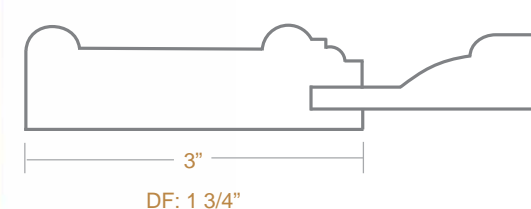

MITRE RAISED PANEL

RAIL PROFILE: Mit 307
PANEL PROFILE: Straight Cut with Step

RAIL PROFILE: Mit 319
PANEL PROFILE: L-Shape with 3/8 thickness

RAIL PROFILE: Mit 301
PANEL PROFILE: Classic with Step

RAIL PROFILE: Mit 313
PANEL PROFILE: Classic