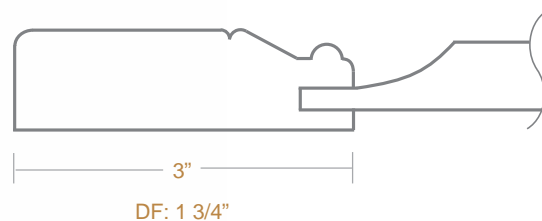

MITRE RAISED PANEL

RAIL PROFILE: Mit 309
PANEL PROFILE: Slope

RAIL PROFILE: Mit 311
PANEL PROFILE: Slope with Step

RAIL PROFILE: Mit 317
PANEL PROFILE: Classic

RAIL PROFILE: Mit 309
PANEL PROFILE: Crown